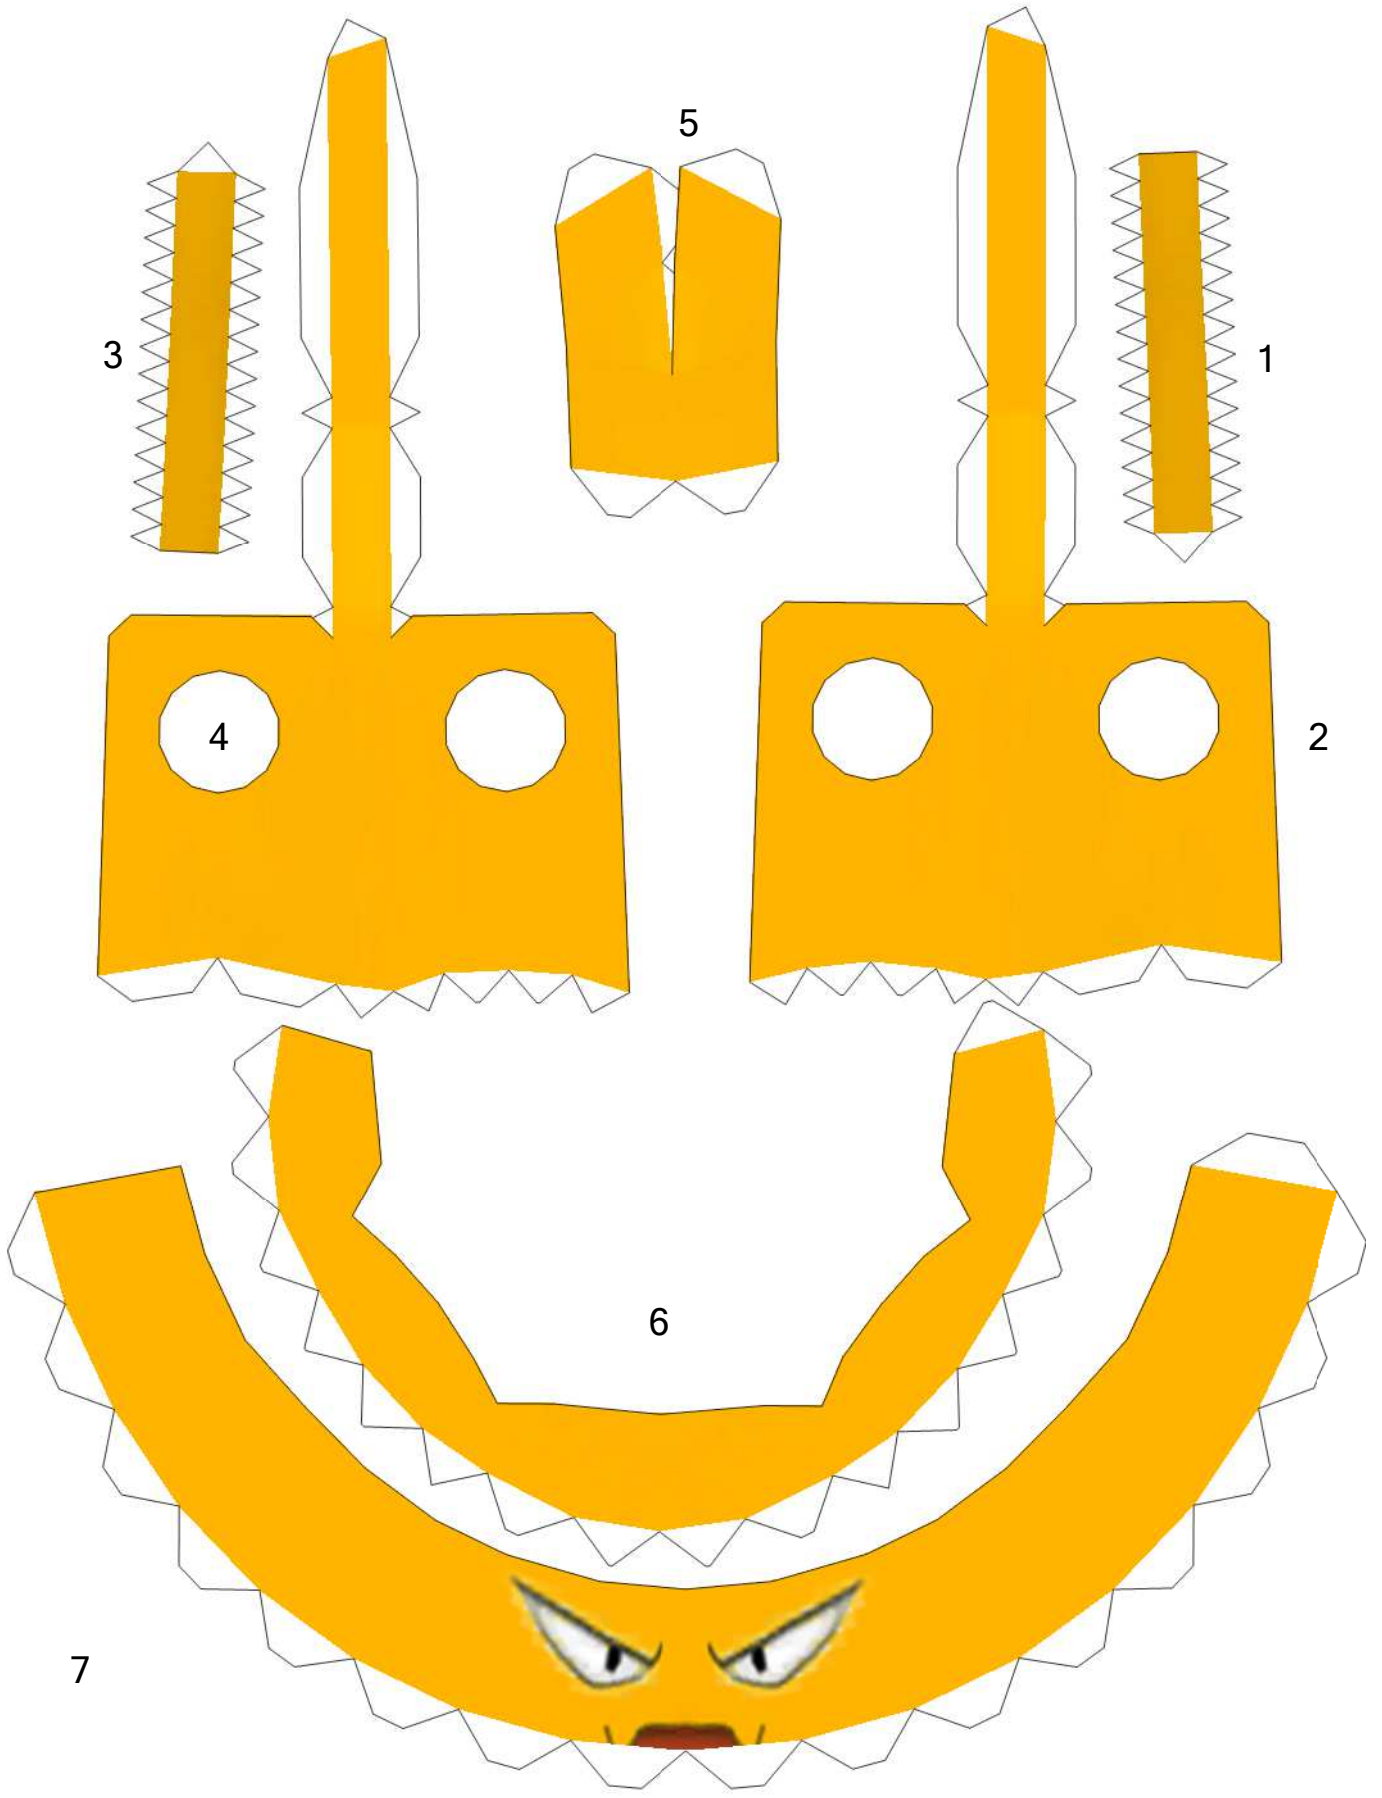

# Elekid

by Brandon

Build by Luis

**Paper Pokés**  
*www.pokemonpapercraft.net*

Right  
Arm/Leg

Left  
Arm/Leg

10

19