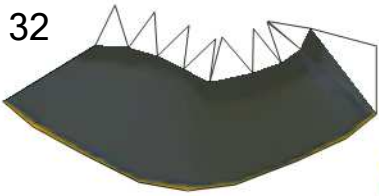

# Elekid

by Brandon

Build by Luis

**Paper Pokés**  
*www.pokemonpapercraft.net*

Right  
Arm/Leg

Left  
Arm/Leg

10

19